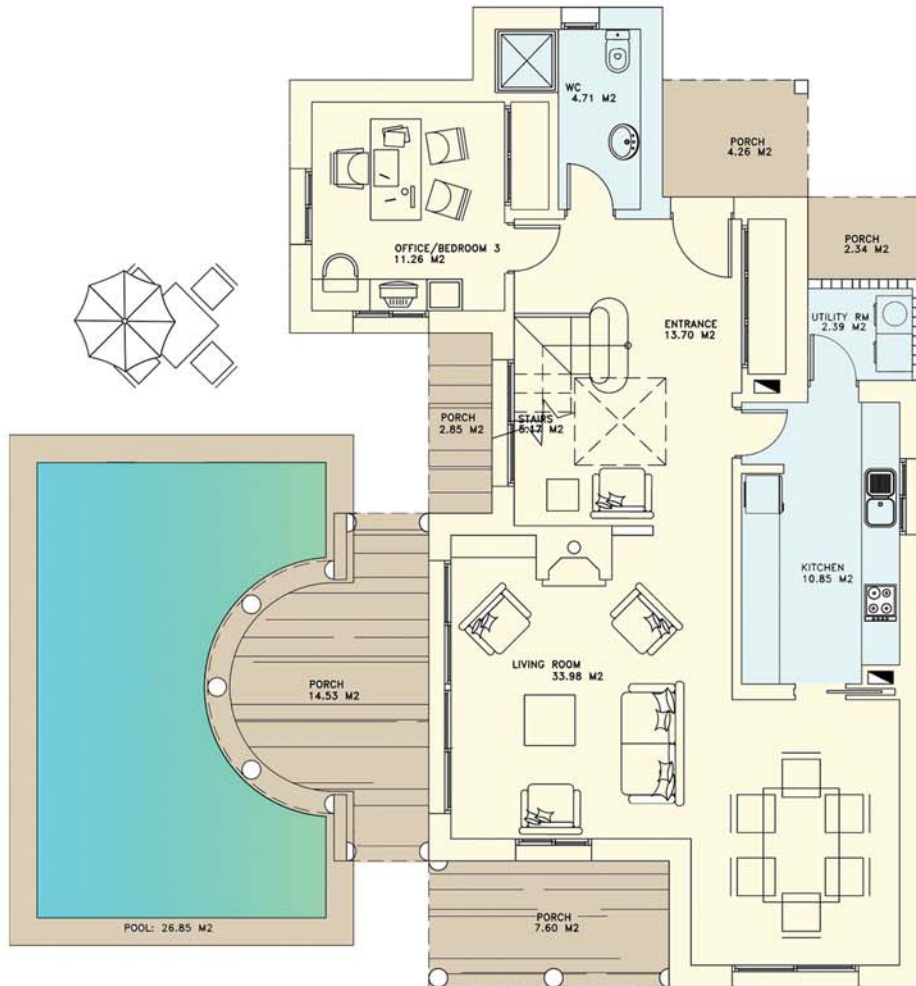

Plot Ref:VVT-6

**FLOORPLAN**  
Villa Type A - CAMELIA

**GROUND FLOOR**

- 3 Bedrooms
- 2.5 Bathrooms
- Kitchen
- Living/ Dining Room
- Swimming Pool

**FIRST FLOOR**

Constructed area: 197.90 sqm  
First floor terraces: 41.27 sqm  
Plot size: 334 - 433 sqm

Plot Ref:VVT-6

**FLOORPLAN**  
Villa Type B - ACHILLÉE

**GROUND FLOOR**

**FIRST FLOOR**

- 2 Bedrooms
- 2.5 Bathrooms
- Kitchen
- Living/ Dining Room

Constructed area: 136.70 sqm  
Solarium: 51.90 sqm  
Plot size: 192 - 230 sqm