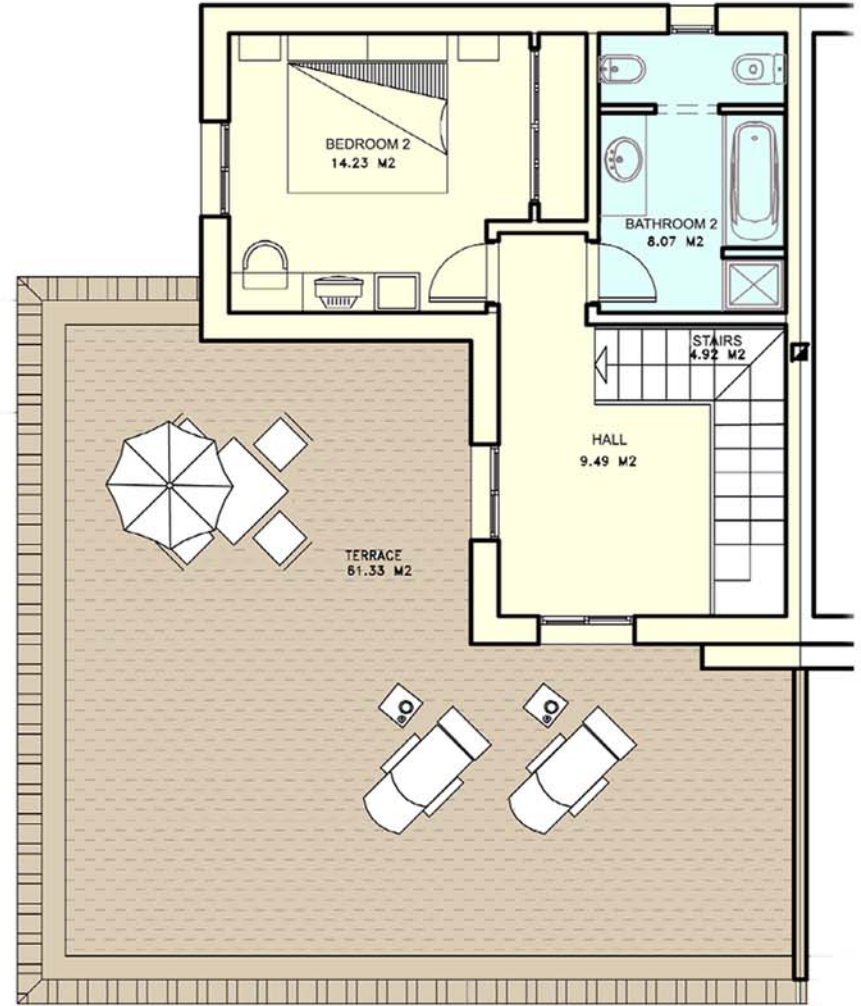

Plot Ref:VVT-6

**FLOORPLAN**  
Villa Type A - CAMELIA

**GROUND FLOOR**

- 3 Bedrooms
- 2.5 Bathrooms
- Kitchen
- Living/ Dining Room
- Swimming Pool

**FIRST FLOOR**

Constructed area: 197.90 sqm  
First floor terraces: 41.27 sqm  
Plot size: 334 - 433 sqm

Plot Ref:VVT-6

**FLOORPLAN**  
Villa Type B - ACHILLÉE

**GROUND FLOOR**

**FIRST FLOOR**

- 2 Bedrooms
- 2.5 Bathrooms
- Kitchen
- Living/ Dining Room

Constructed area: 136.70 sqm  
Solarium: 51.90 sqm  
Plot size: 192 - 230 sqm