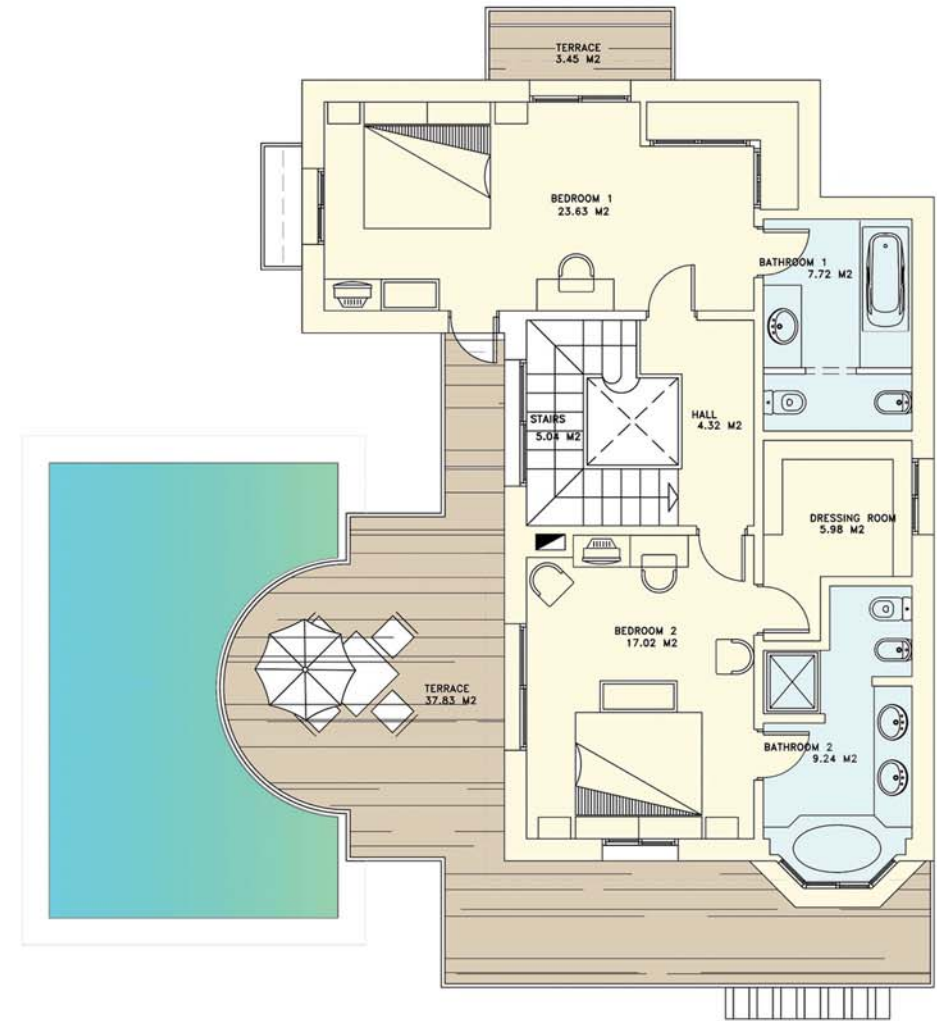

Plot Ref:VVT-6

**FLOORPLAN**  
Villa Type A - CAMELIA

**GROUND FLOOR**

- 3 Bedrooms
- 2.5 Bathrooms
- Kitchen
- Living/ Dining Room
- Swimming Pool

**FIRST FLOOR**

Constructed area: 197.90 sqm  
First floor terraces: 41.27 sqm  
Plot size: 334 - 433 sqm

Plot Ref:VVT-6

**FLOORPLAN**  
Villa Type B - ACHILLÉE

**GROUND FLOOR**

**FIRST FLOOR**

- 2 Bedrooms
- 2.5 Bathrooms
- Kitchen
- Living/ Dining Room

Constructed area: 136.70 sqm  
Solarium: 51.90 sqm  
Plot size: 192 - 230 sqm